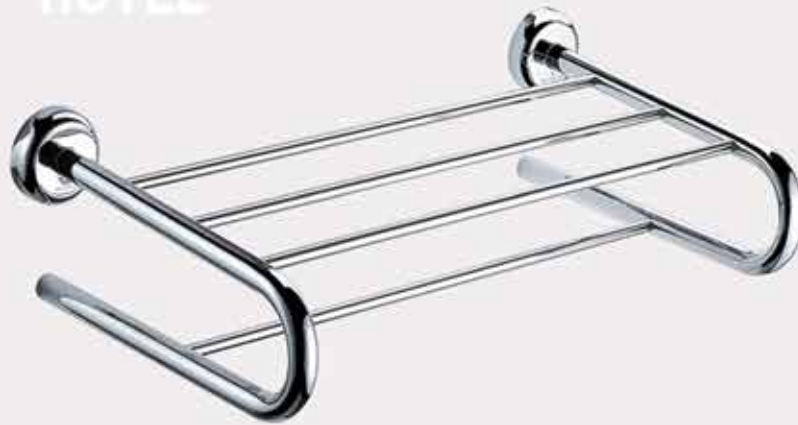

The Towel holder makes storing bathroom essentials easy. This elegant and sturdy metal towel rack is sturdy and will last for years to come. The Holder features a stunning chrome finish that is aesthetically appealing.

TOWEL HOLDER

HOTEL