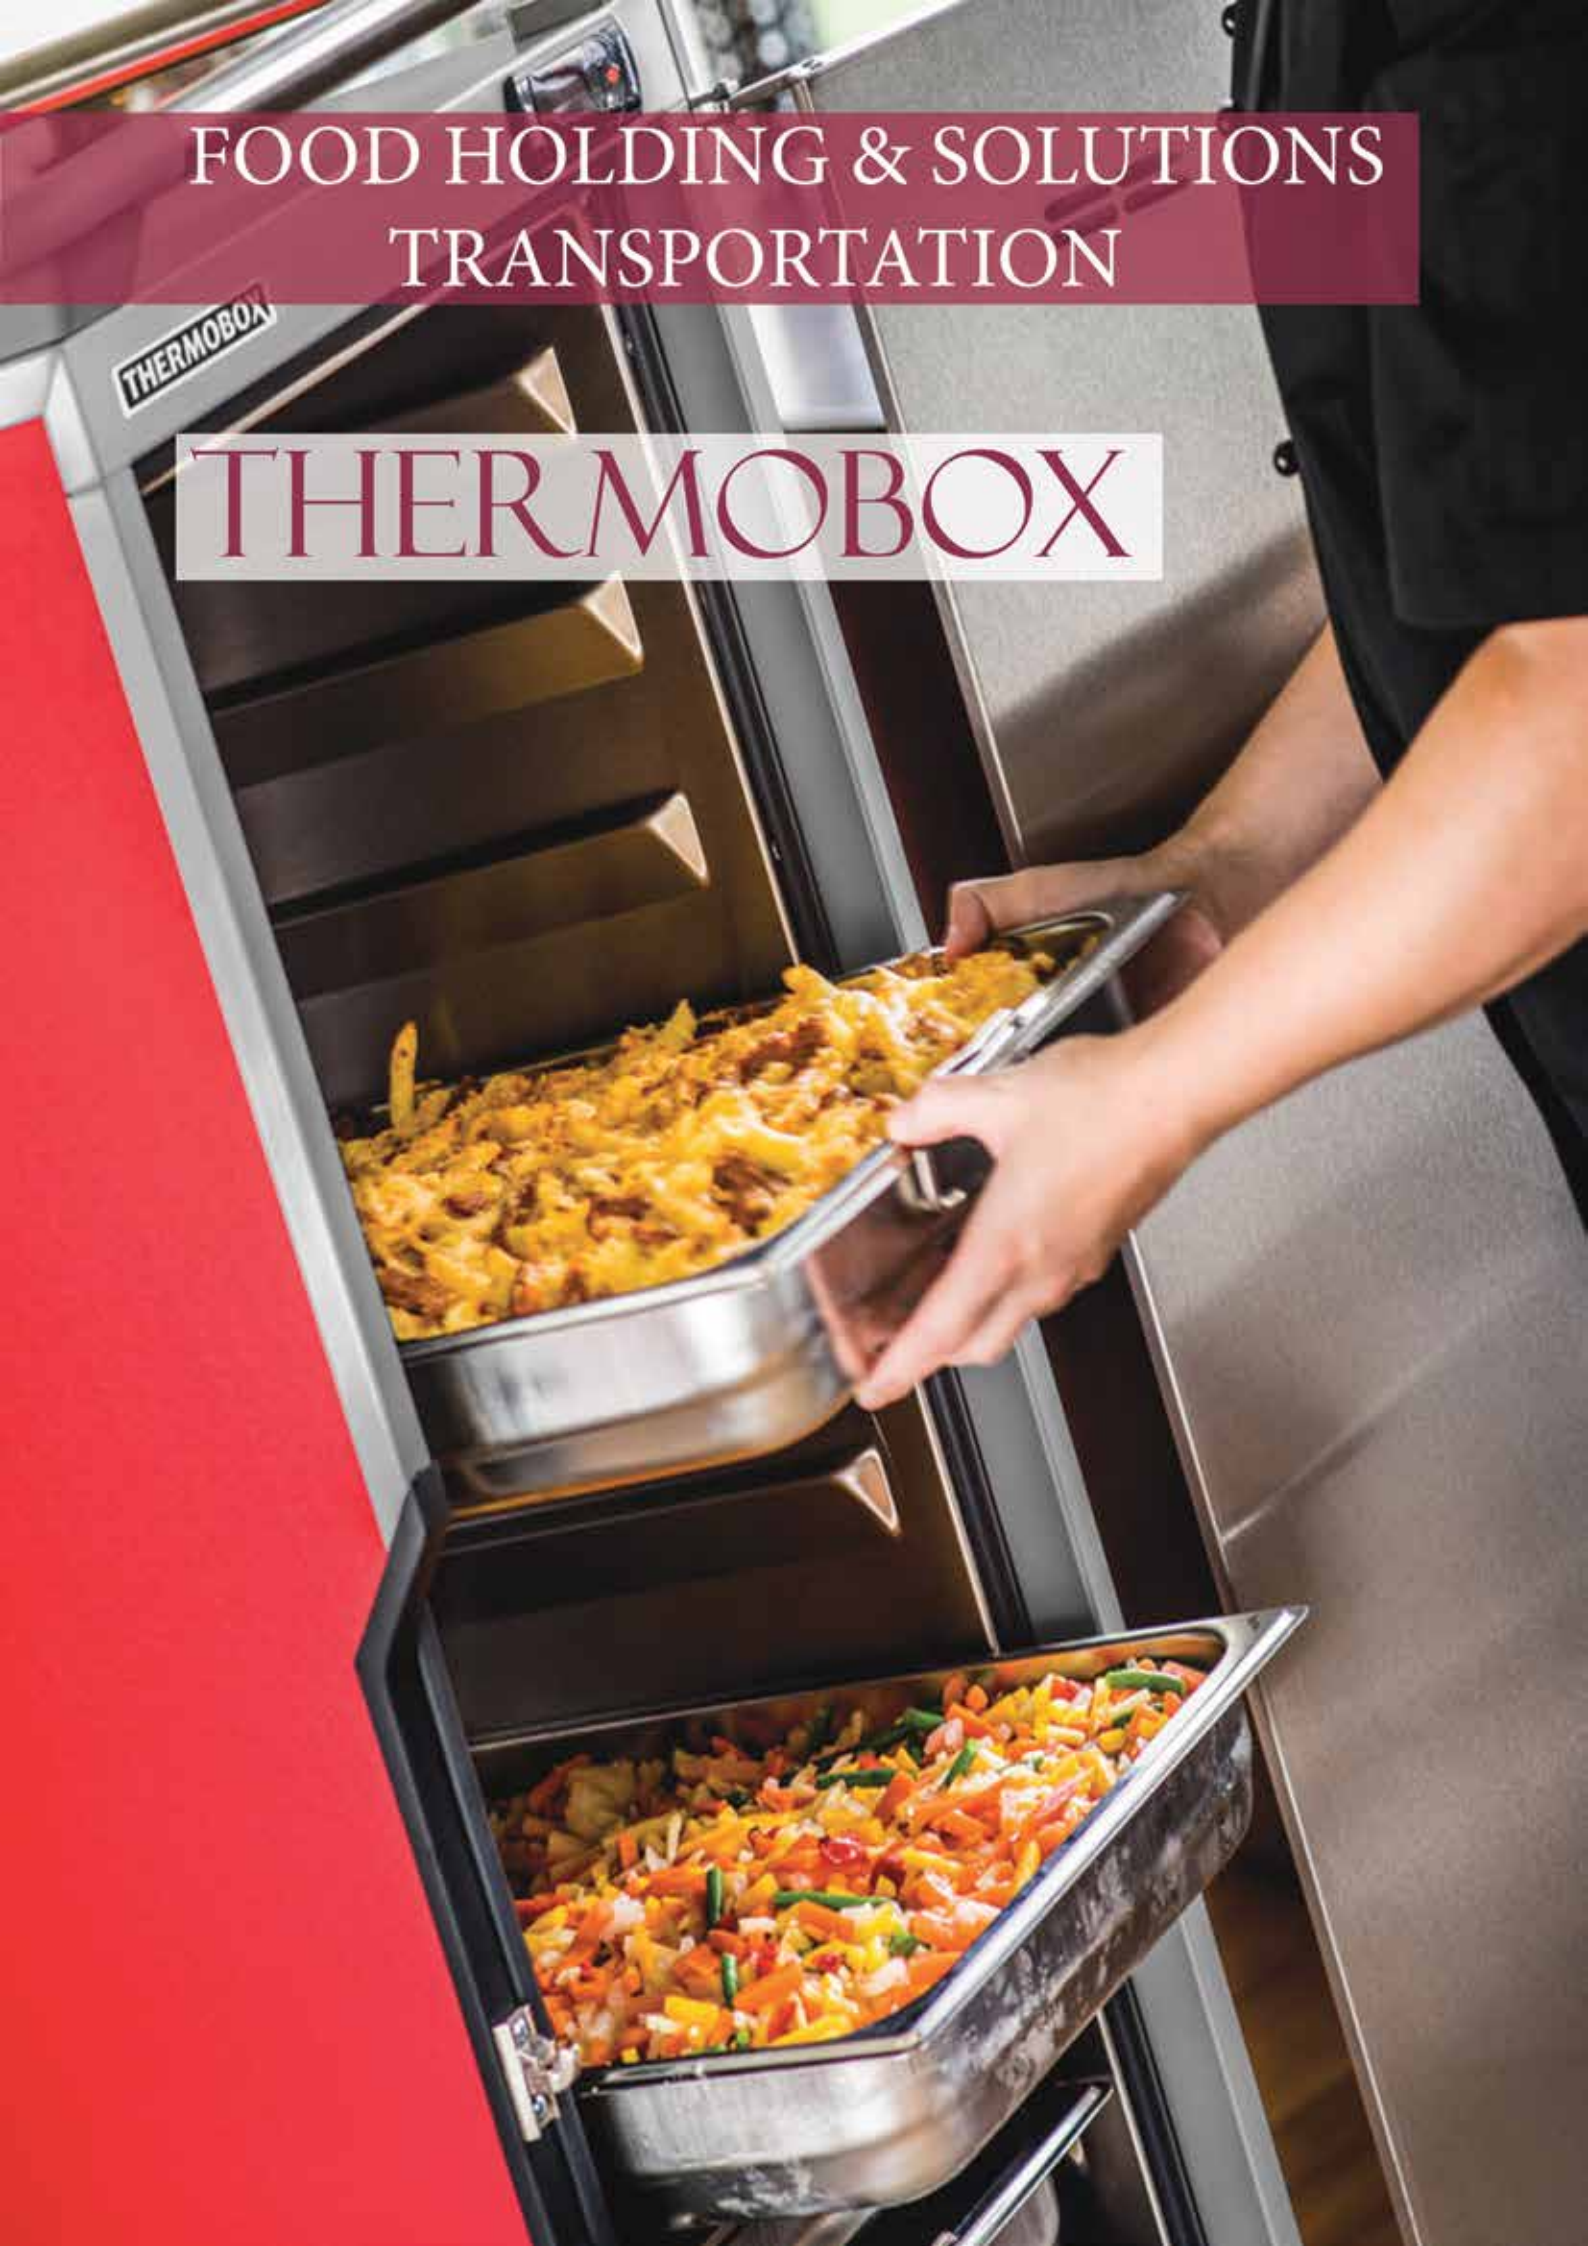

FOOD HOLDING & SOLUTIONS
TRANSPORTATION

THERMOBOX